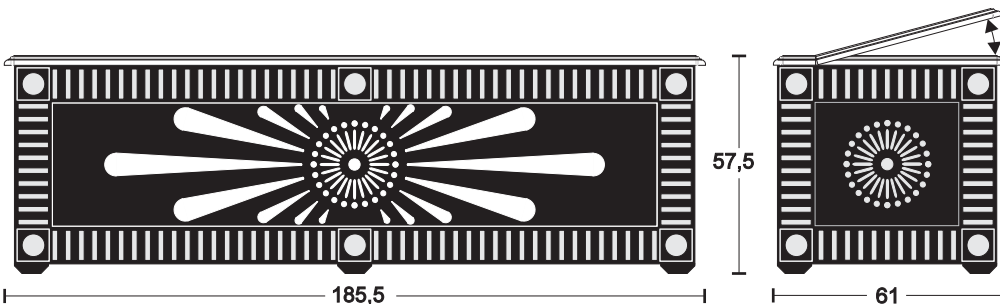

SITTING CASE - GOLD/SILVER EYES

Cassapanca - Sitting case - Sitzruhe-
Struttura METALBLACK. Pannelli frontali traforati colore nero
con bassofondo Oro/Argento foglia. Piano chiusura METALBLACK
con bassorilievo Oro/argento foglia, completo di ammortizzatori.

Structure METALBLACK. black frontal panel
with GOLD/SILVER foil background. Opening top METALBLACK
with GOLD/SILVER foil bas-relief, with Shock absorber

Struktur METALBLACK. Schwarzfarbiger Frontal-Paneel
Gold/Silber-Foil-Hintergrund. Offenbarer Deckel METALBLACK
Basrelief Gold/Silber-Foil, mit Stoßdämpfer

con formelle di Murano ORO 24 kt. sandwich
with tiles of Murano glass GOLD 24 kt. sandwich
mit Fliesen aus Murano Glas Gold 24 kt. Sandwich

con formelle di Murano Puro ARGENTO sandwich
with tiles of Murano glass real SILVER sandwich
mit Fliesen aus Murano Glas Real Silber Sandwich