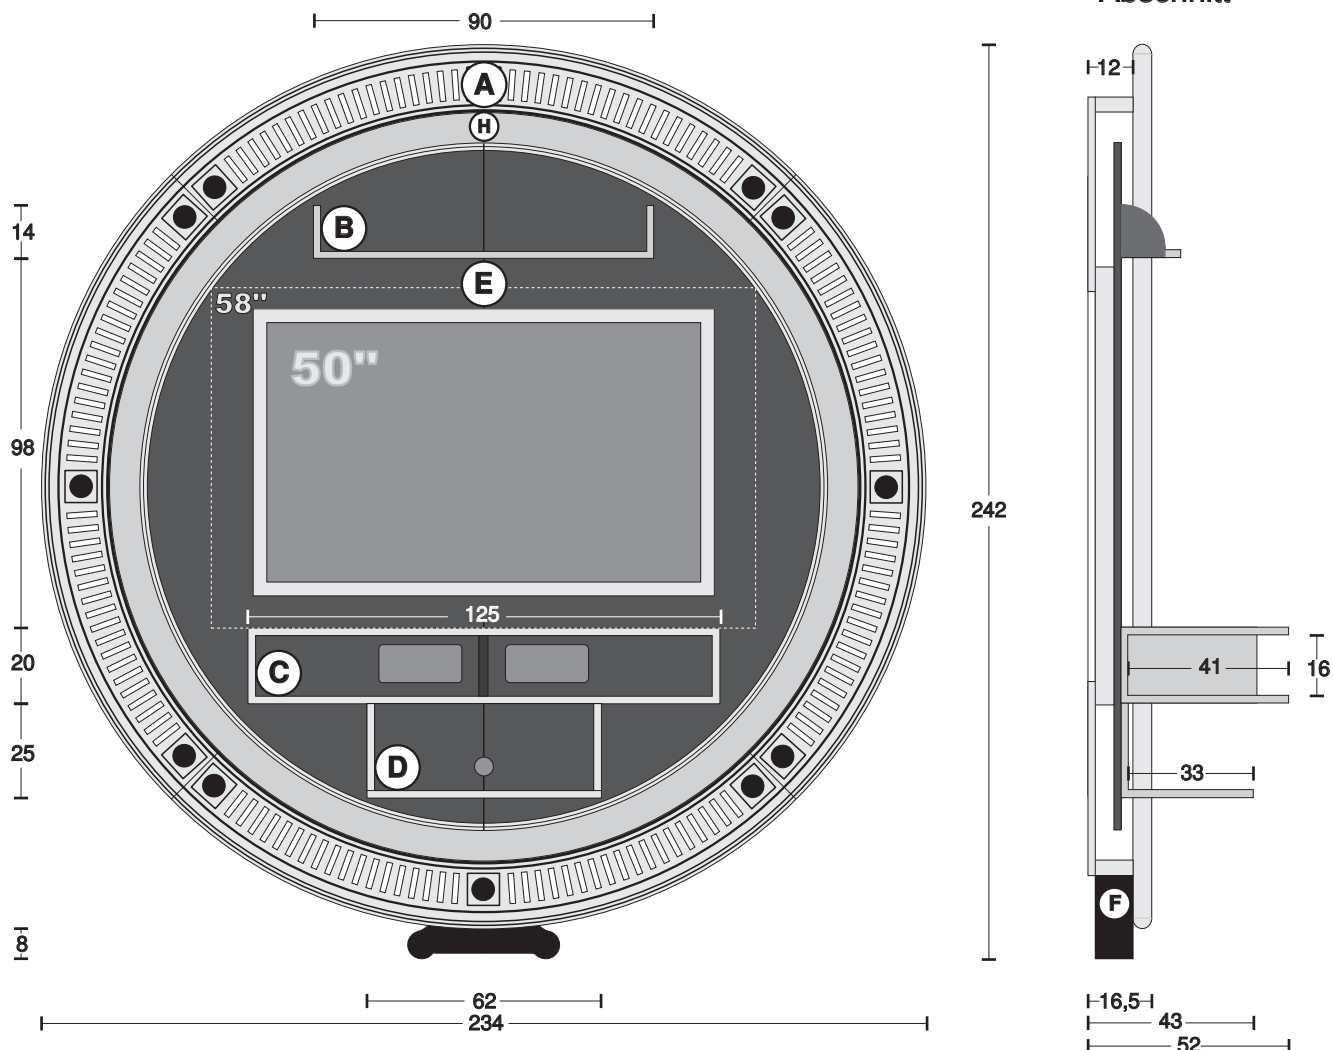

# STAR GATE - GLASS EYES

Struttura per Home Cinema - a parete (con luci retro-pannello diffuse)  
 Home Cinema - Wall Rack (with spreading back-panel lighting)  
 Home-Cinema - Wand-Regal (Mit diffusem Hinter-Panel-Licht)

-Sezione  
 -Section  
 -Abschnitt